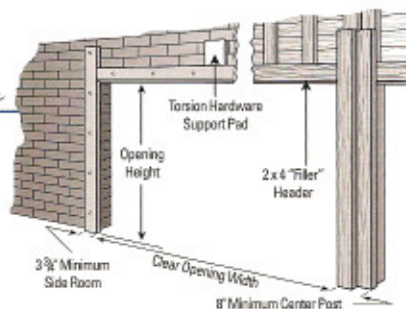

Traditional Arch Long (available in 2 or 4 panels)

Traditional Long (available in 2 or 4 panels)

Available Hardware

Steel Strap Hinge

Steel Heritage Hinge

Hammered Iron Hinge

Plastic Hinges

Strap (available in 24")

Heritage (available in 24")

Handles

Steel Handle

Hammered Iron Handle

Carriage Handle

- Colors: In addition to standard white, Regal, Celebrity and Vantage are also available in almond, and sandstone, or can be painted to match any color trim.
- Insulation: Energy efficient polystyrene insulation covered with a heavy white vinyl backing to provide protection and an attractive finish.
- Windows: Decorative windows and snap-in glazing inserts are available to compliment your homes architectural style.

"America's Door"

Mid-America Door®

1001 West Hartford • Ponca City, OK 74601

Installation Jamb Preparation

GIDA
Founding Member

DASMA
Member